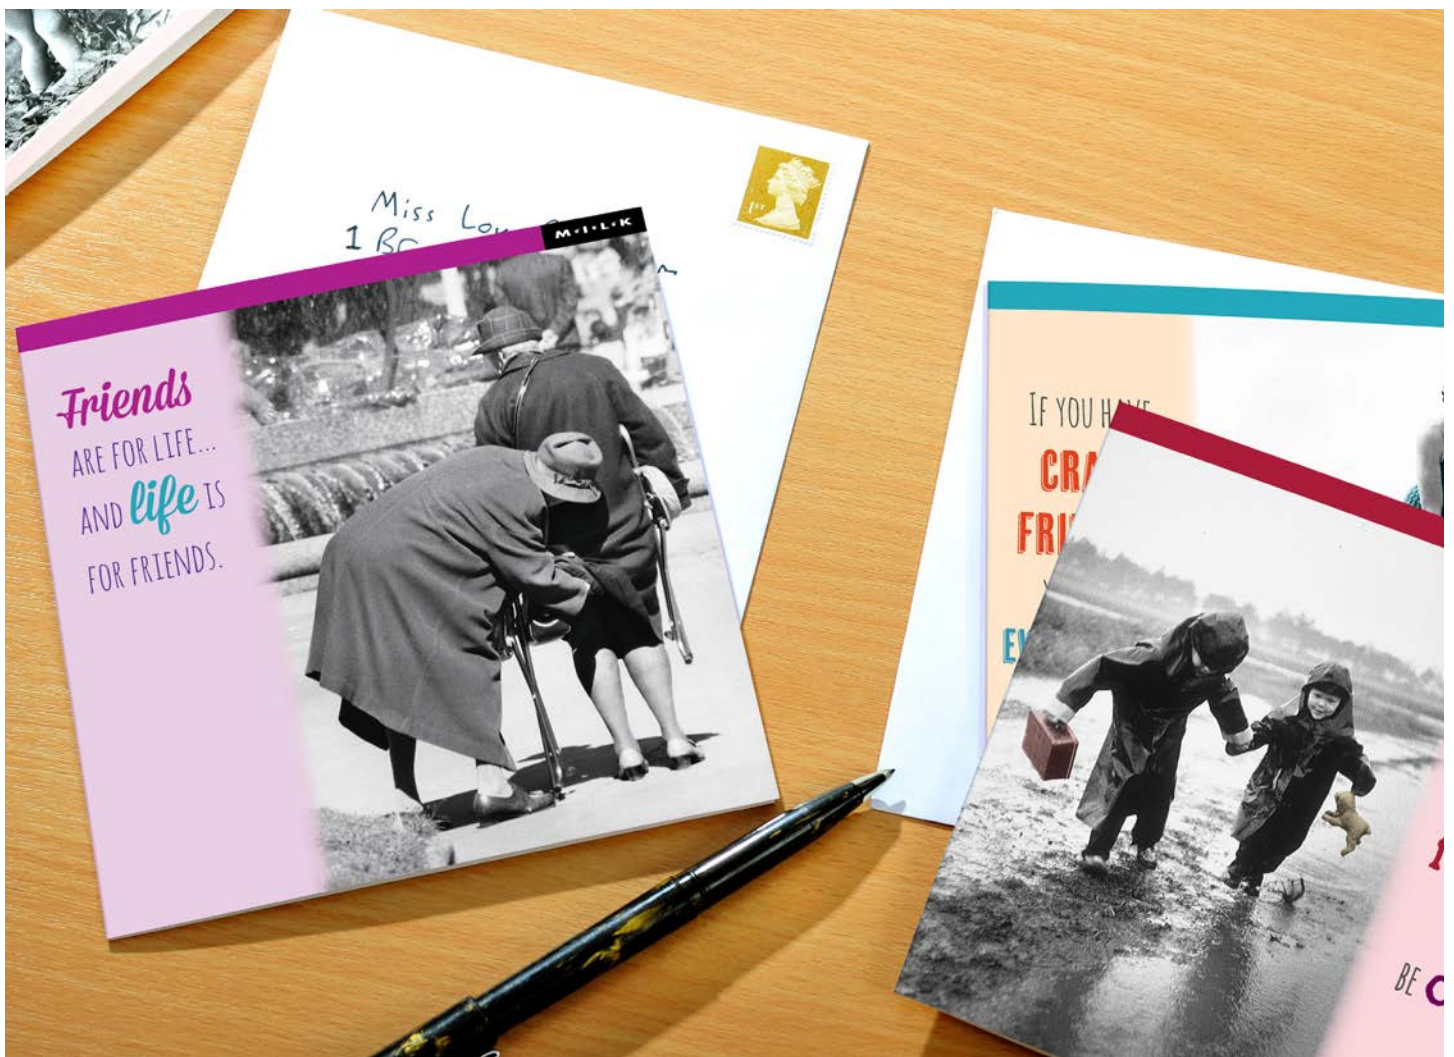

M.I.L.K.™

FRIENDSHIP  
FAMILY  
LOVE  
& LAUGHTER

M.I.L.K. from WPL GIFTS.

The original and still the best contemporary sentiment  
greeting card range. Over 75 million cards sold since 2001.

**MS019**  
Nothing is more beautiful than the love that has weathered the storms of life.