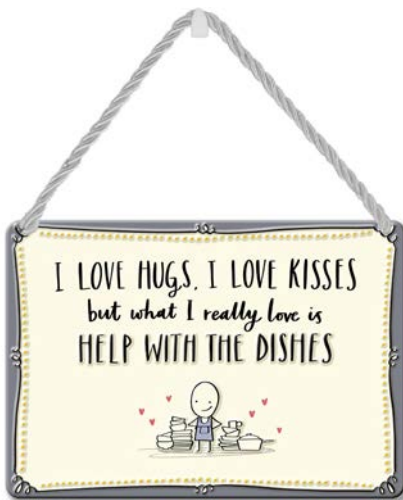

# HANGING TIN PLAQUES

Unit size: 2

PA085

PA086

PA087

PA088

PA089

PA090