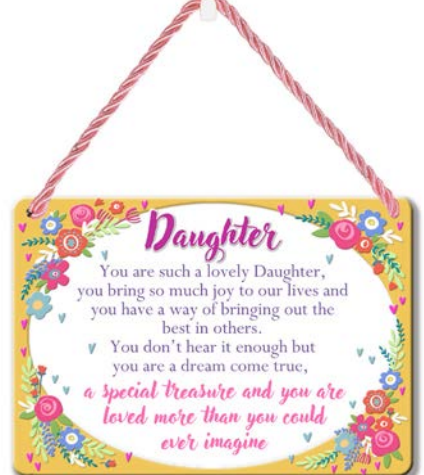

HANGING TIN PLAQUES

Unit size: 2

PA075